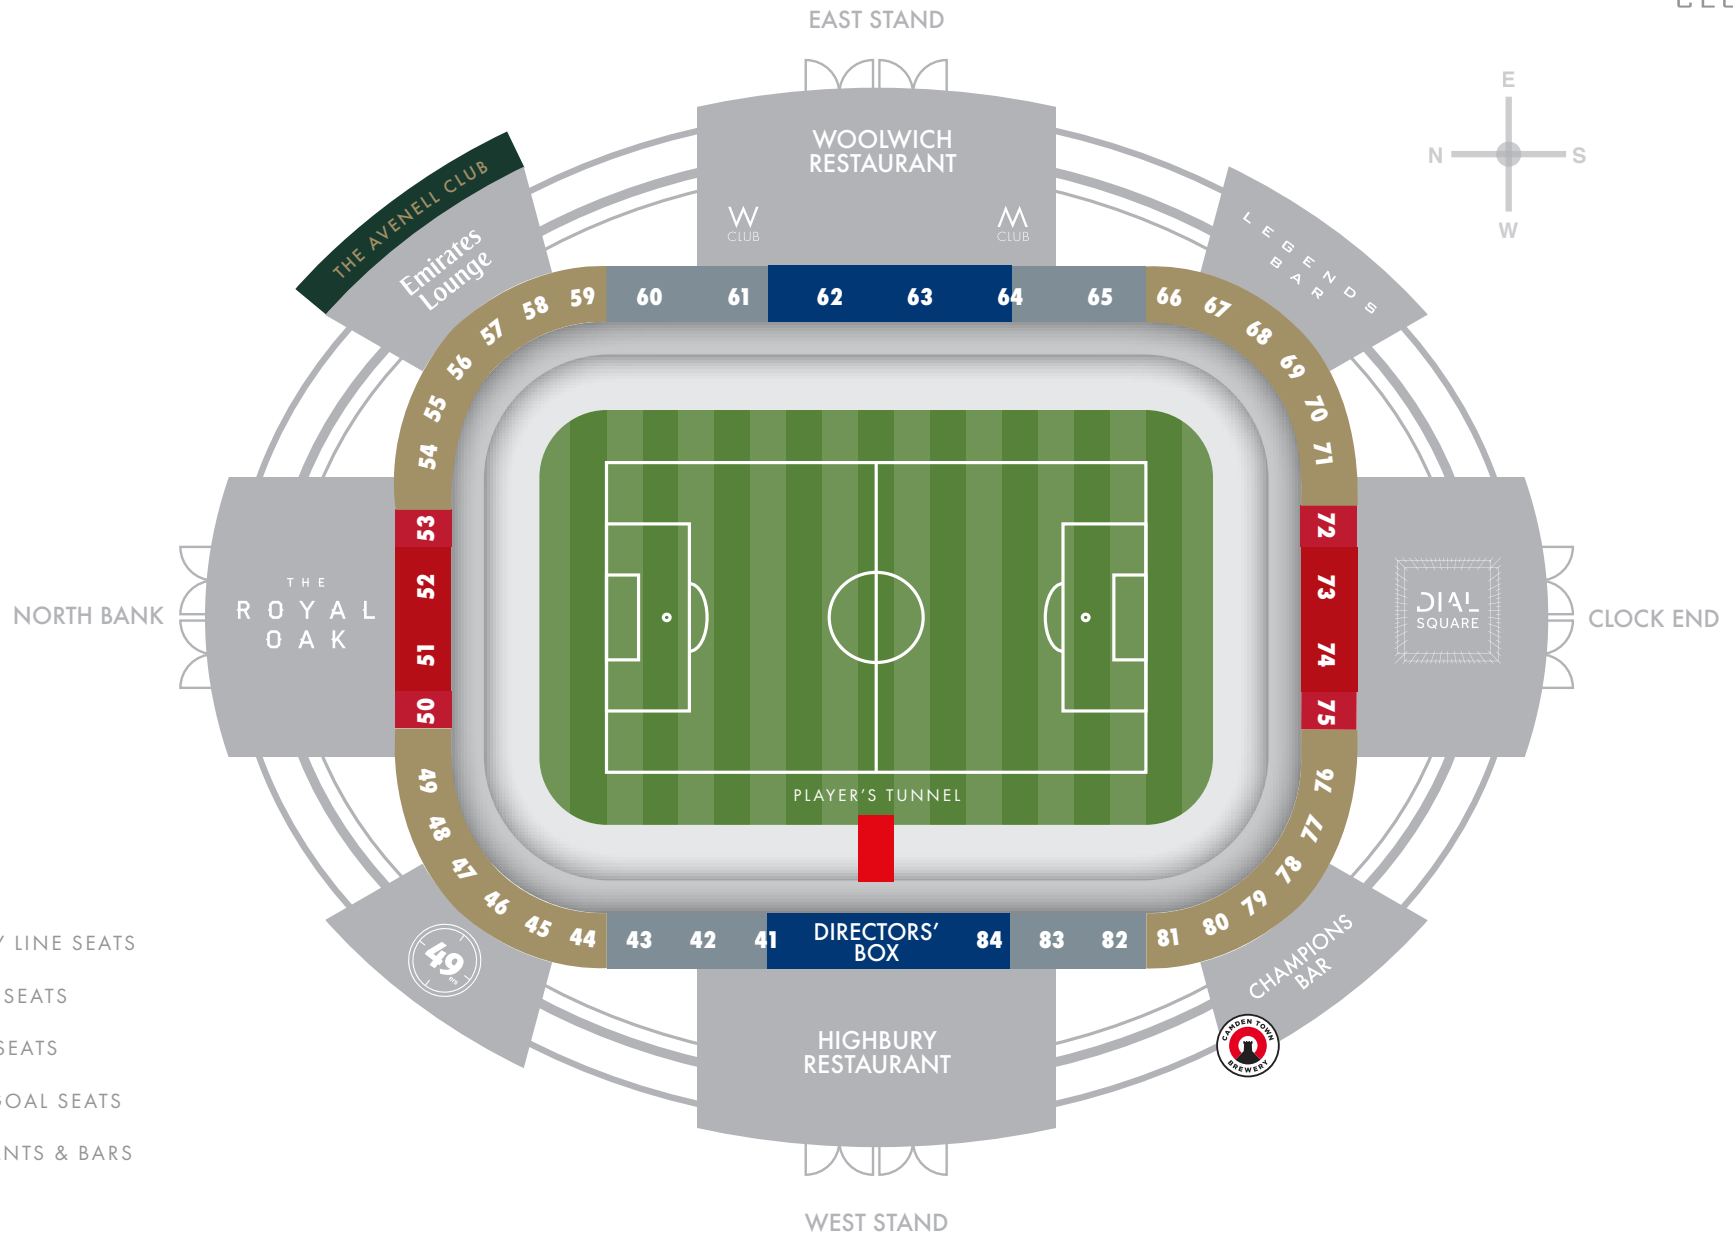

CLUB LEVEL SEAT MAP

CLUB LEVEL

- HALF-WAY LINE SEATS
- MIDFIELD SEATS
- CORNER SEATS
- BEHIND GOAL SEATS
- RESTAURANTS & BARS

*STADIUM MAP IS FOR ILLUSTRATIVE PURPOSES ONLY AND NOT TO EXACT SCALE.